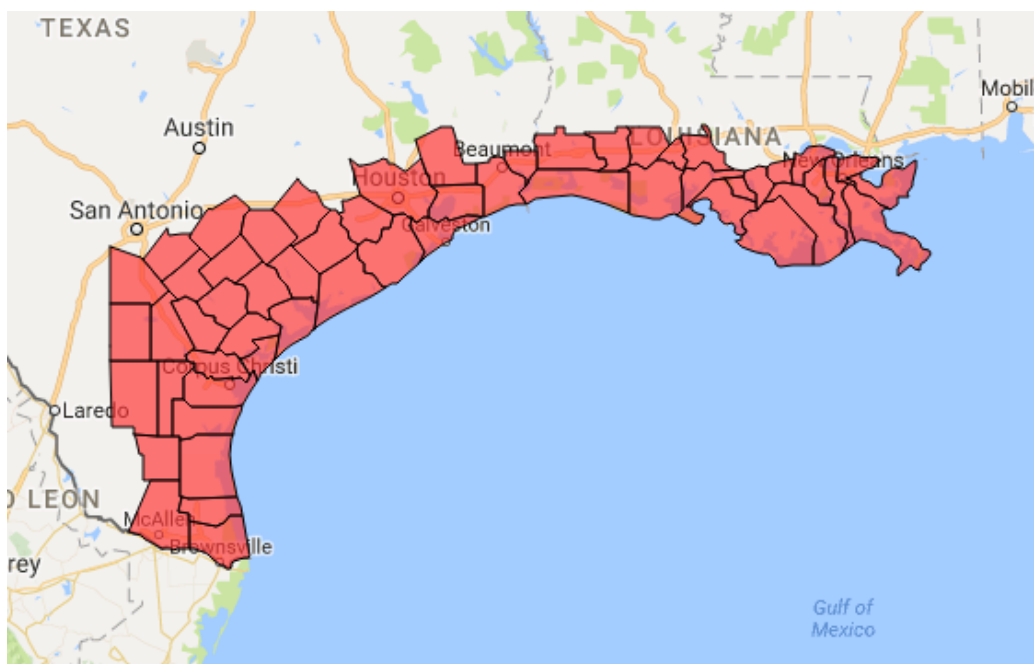

Communications Status Report for Areas Impacted by Hurricane Harvey August 26, 2017

The following is a report on the status of communications services in geographic areas impacted by Hurricane Harvey as of August 26, 2017 at 10:30 a.m. EDT. This report incorporates network outage data submitted by communications providers to the Federal Communications Commission's Disaster Information Reporting System (DIRS). DIRS currently covers areas of Texas and Louisiana. Note that the operational status of communications services during a disaster may evolve rapidly, and this report represents a snapshot in time.

The following 55 counties are in the current geographic area that is part of DIRS (the "disaster area").

Louisiana: Acadia, Assumption, Calcasieu, Cameron, Iberia, Jefferson, Jefferson Davis, Lafayette, Lafourche, Orleans, Plaquemines, St. Bernard, St. Charles, St. James, St. John the Baptist, St. Martin, St. Mary, Terrebonne, Vermilion

Texas: Aransas, Atascosa, Bee, Brazoria, Brooks, Calhoun, Cameron, Chambers, Colorado, DeWitt, Duval, Fort Bend, Galveston, Goliad, Gonzales, Harris, Hidalgo, Jackson, Jefferson, Jim Wells, Karnes, Kenedy, Kleberg, Lavaca, Liberty, Live Oak, Matagorda, McMullen, Nueces, Orange, Refugio, San Patricio, Victoria, Wharton, Willacy, Wilson

The following map shows the counties in the disaster area: