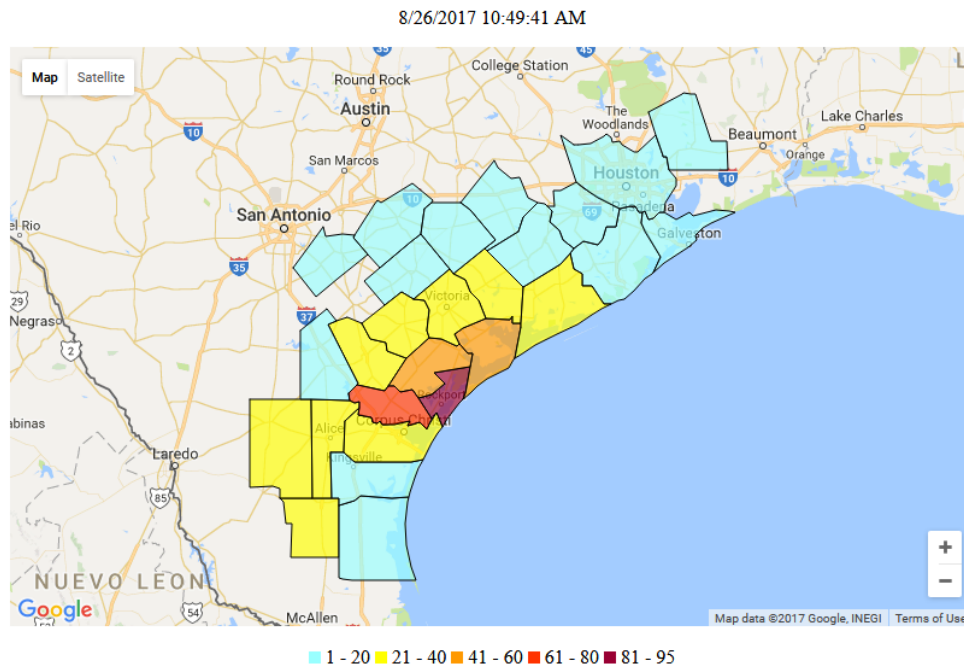

Percent Cell Sites Out-of-Service By County