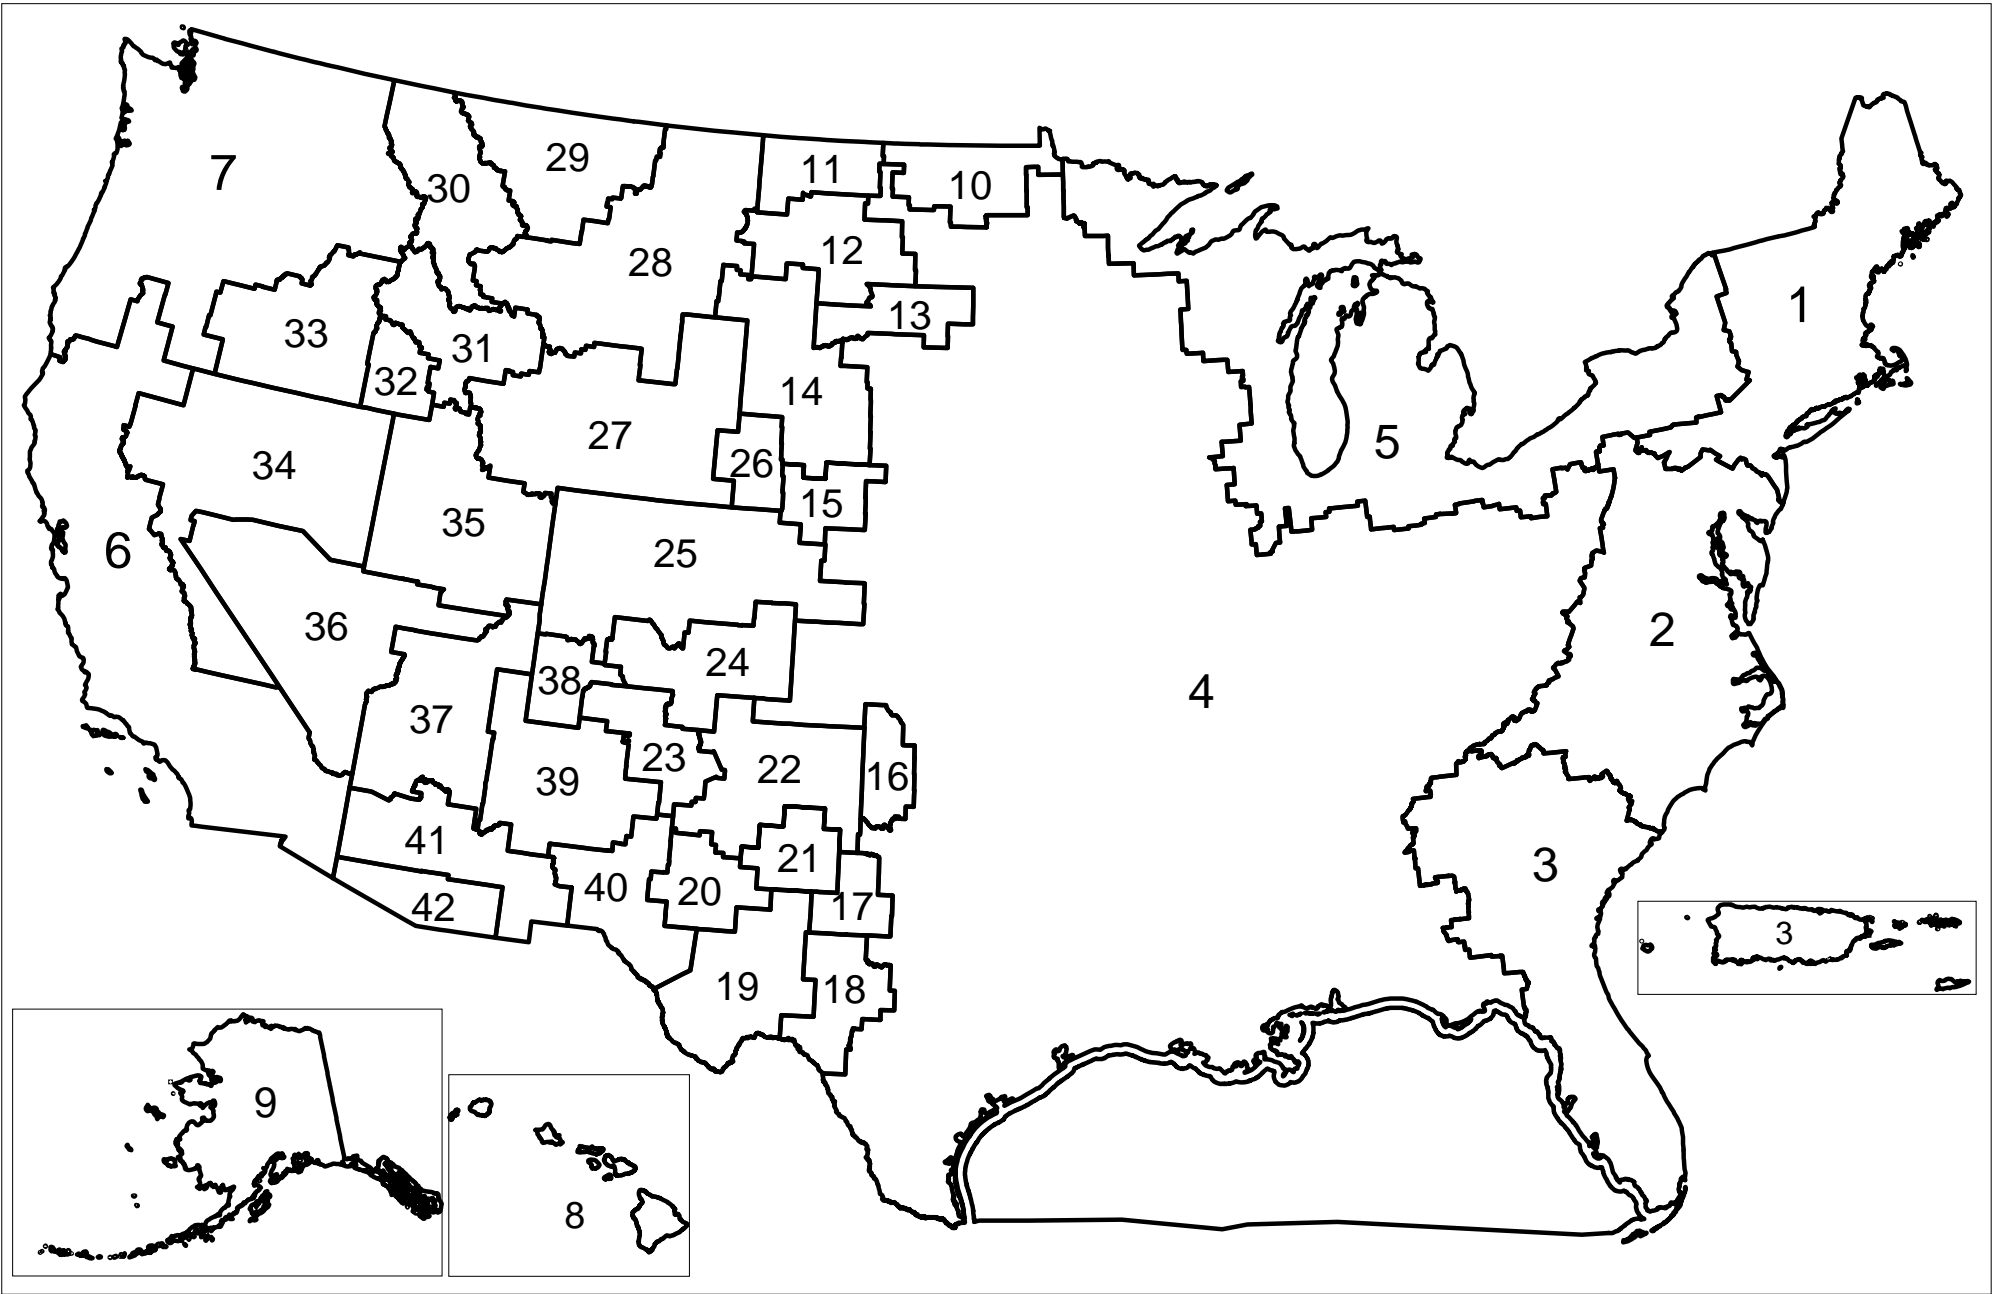

# VHF Public Coast Station Areas (VPC)

VPC 8 includes BEA 173 Guam and the Northern Mariana Islands and BEA 175 American Samoa  
VPC 4 includes BEA 176 Gulf of Mexico

Federal Communications Commission  
Wireless Telecommunications Bureau