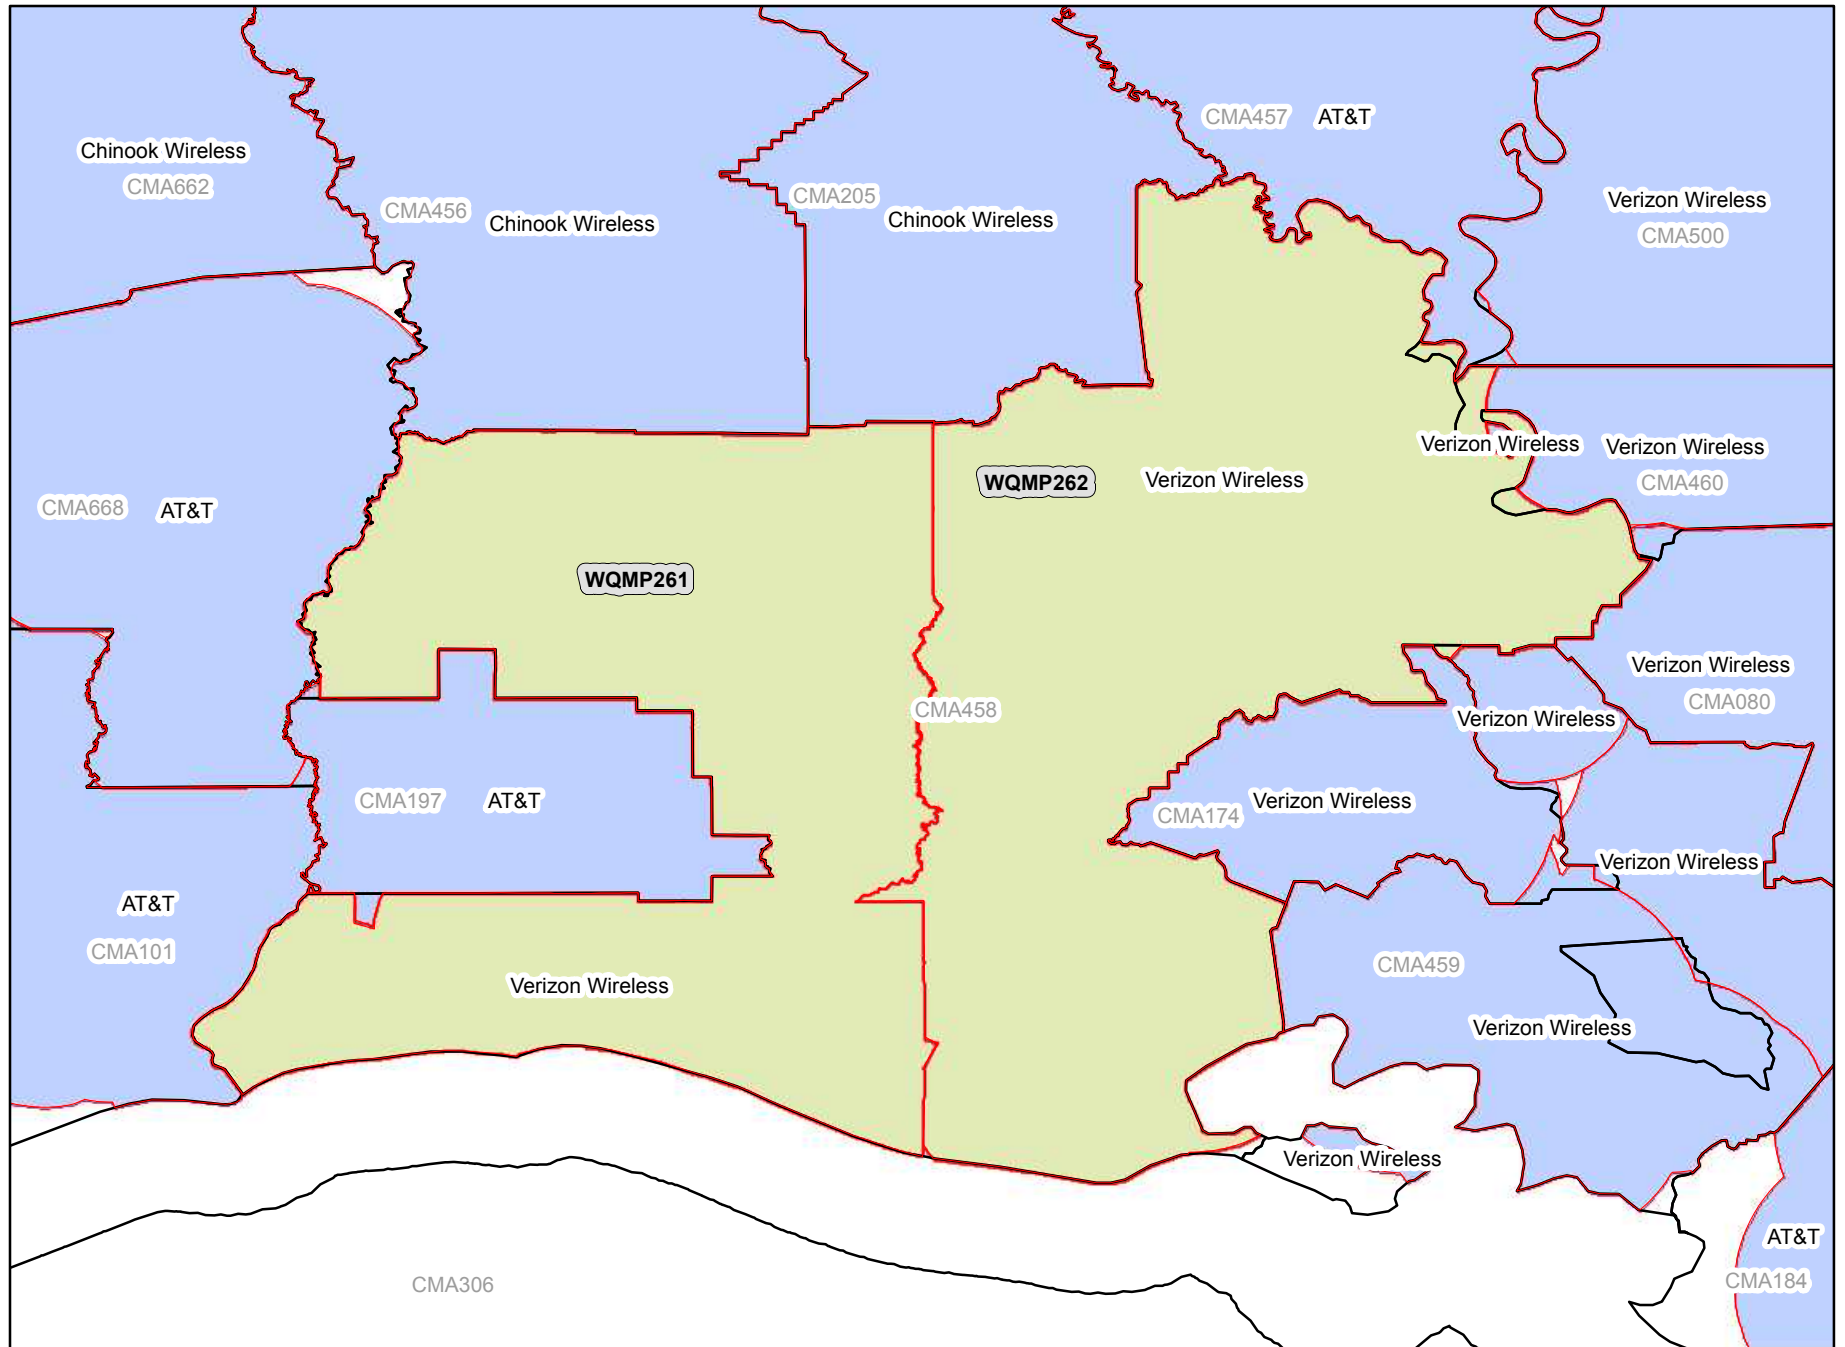

CMA458A

Louisiana 5 - Beauregard

Legend

-  CMA Market Boundary
-  A Block CGSA
-  Adjacent A Block CGSA

Analysis as of 01/11/2012

CMA459A

Louisiana 6 - Iberville

Legend