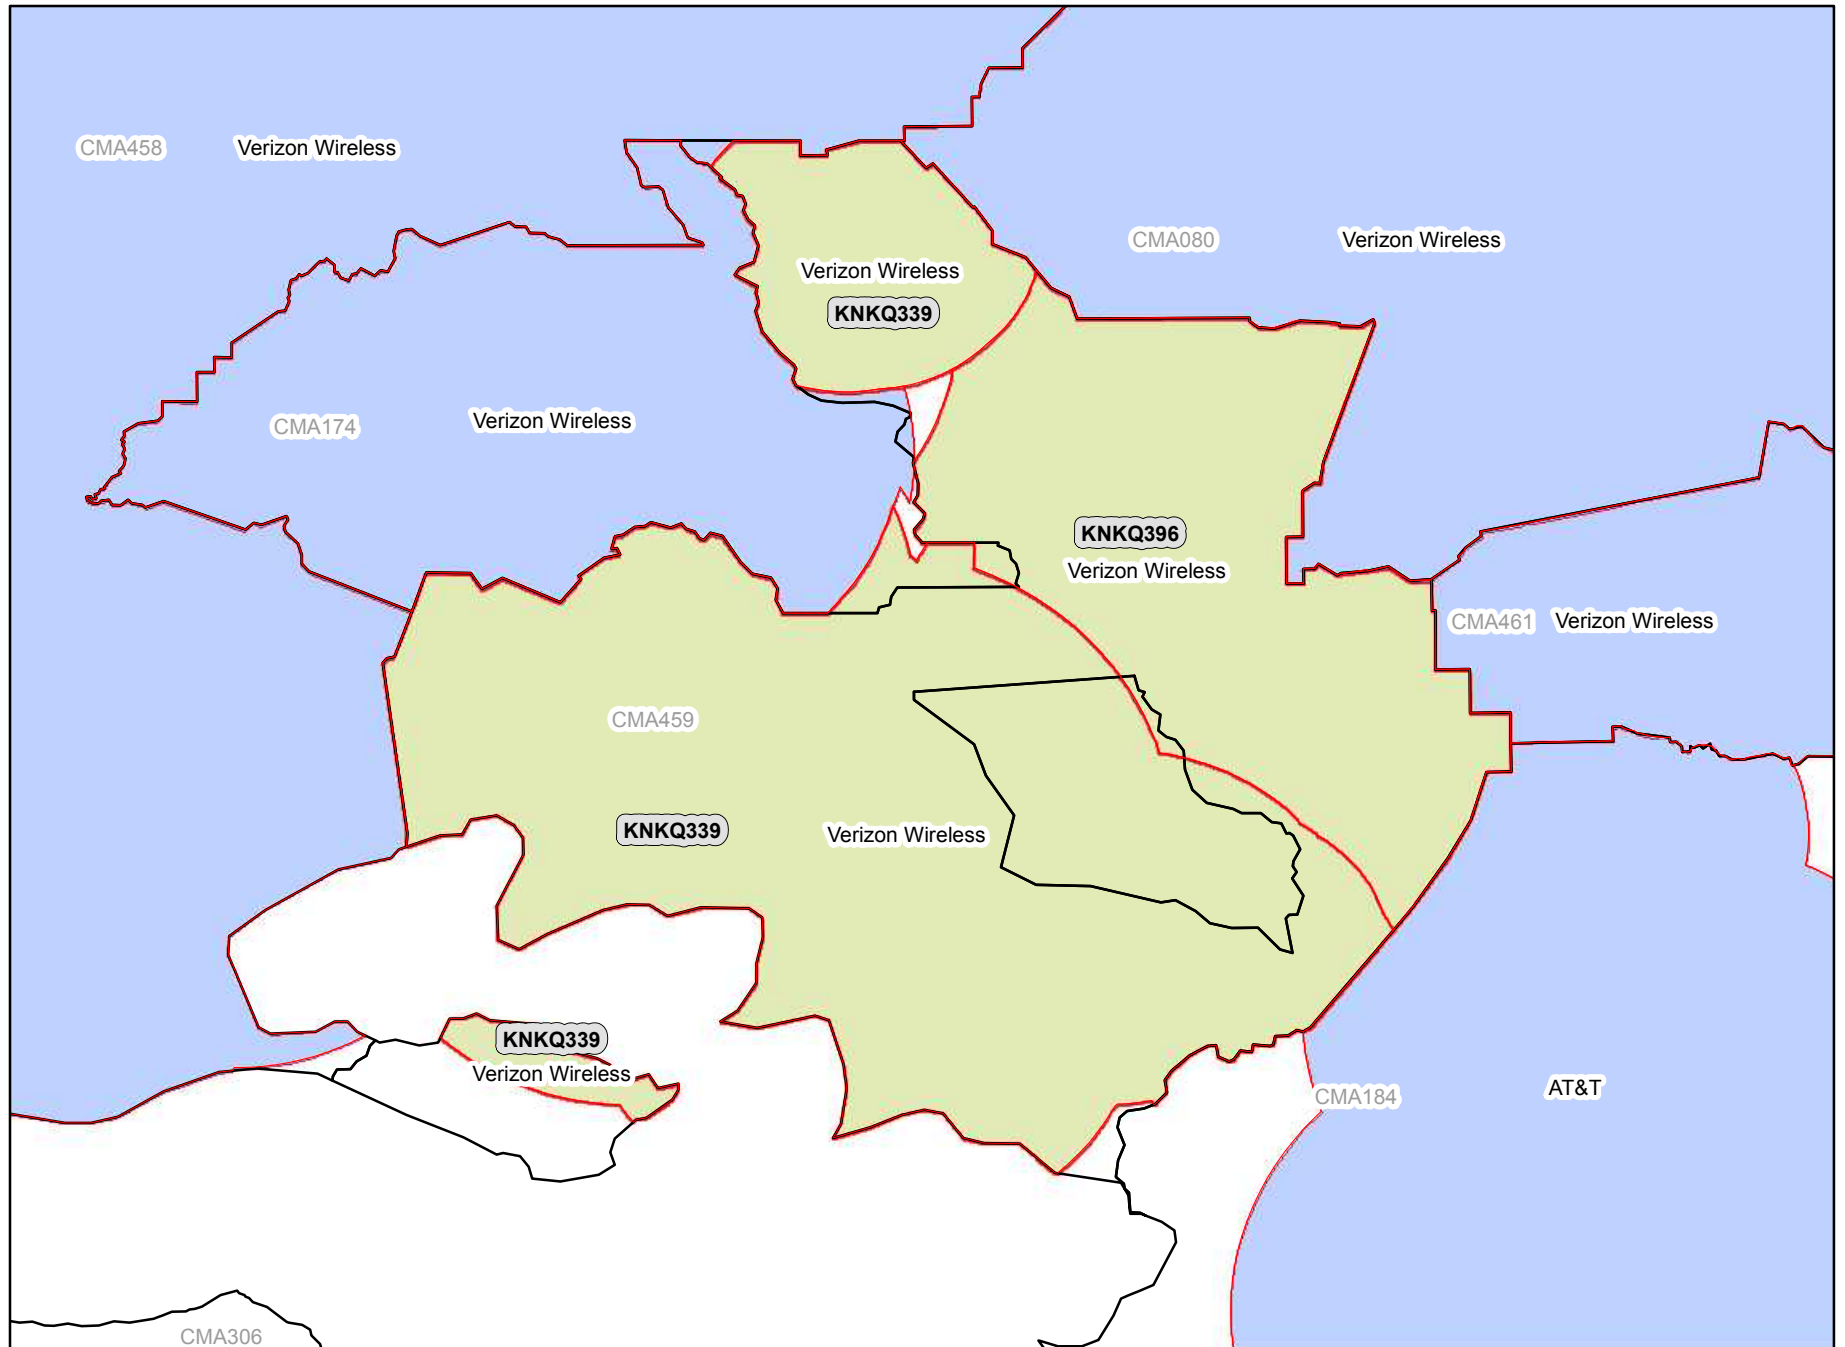

CMA458A

Louisiana 5 - Beauregard

Legend

-  CMA Market Boundary
-  A Block CGSA
-  Adjacent A Block CGSA

Analysis as of 01/11/2012

CMA459A

Louisiana 6 - Iberville

Legend