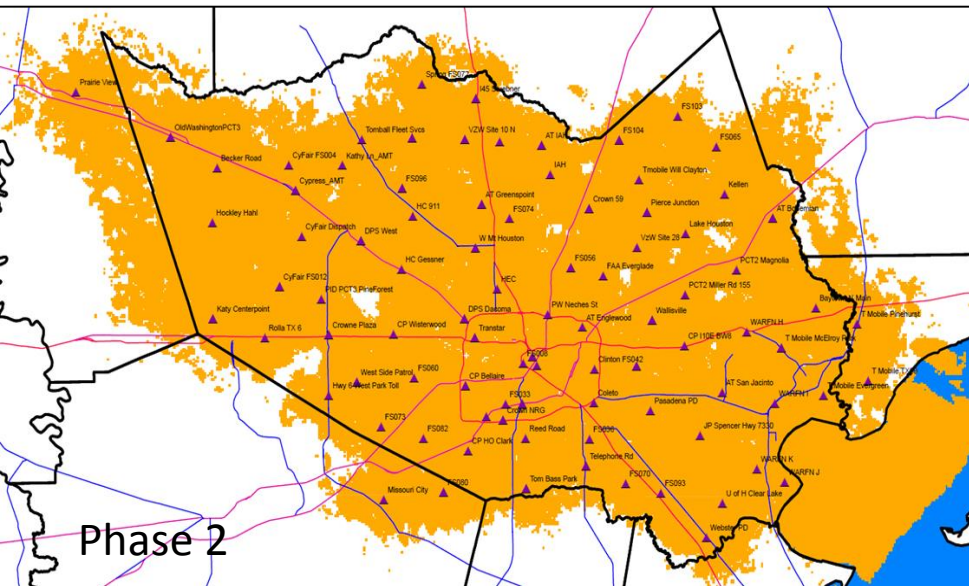

Why Build it?

Growth of Applications

Data, data, data

 **HARRIS COUNTY**

Overcoming Congestion

Proposed Coverage

Two Phase Buildout Phase 1

- 37 sites total
- Out Door Coverage
- ETA: Early Fall 2016

Phase 2

- 92 sites total
- In Door Coverage
- ETA: TBD, in planning

Use cases

- Day to day operations that require data
 - Patient transports
 - In house patient visits
 - Etc.
- Wearables
- Connectivity during large events:
 - Sports event
 - Concerts
 - Fourth of July, parades, etc.
- Disaster recovery