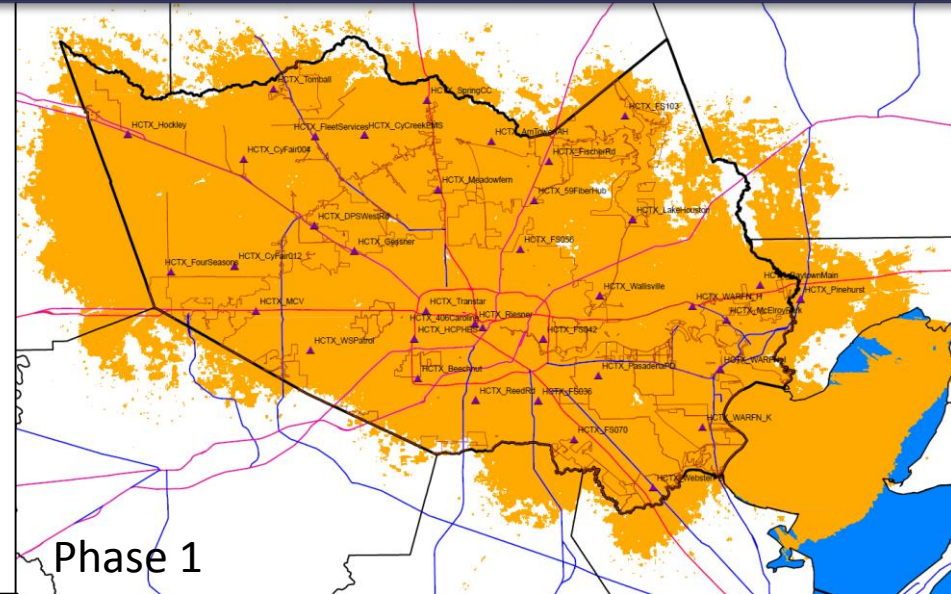

Why Build it?

Growth of Applications

Data, data, data

 **HARRIS COUNTY**

Overcoming Congestion

Proposed Coverage

Two Phase Buildout Phase 1

- 37 sites total
- Out Door Coverage
- ETA: Early Fall 2016

Phase 2

- 92 sites total
- In Door Coverage
- ETA: TBD, in planning

Use cases

- Day to day operations that require data
 - Patient transports
 - In house patient visits
 - Etc.
- Wearables
- Connectivity during large events:
 - Sports event
 - Concerts
 - Fourth of July, parades, etc.
- Disaster recovery